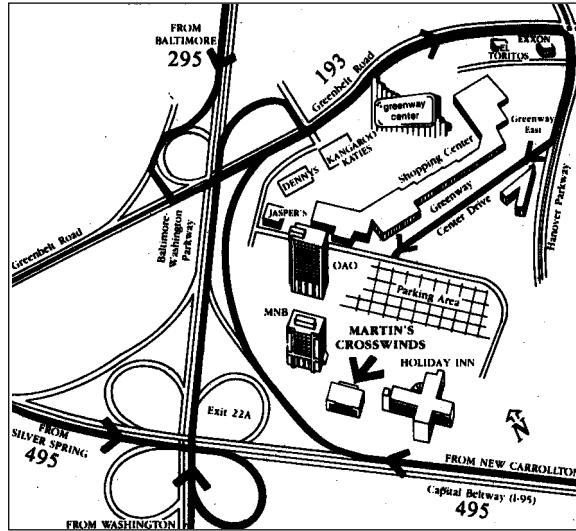

**MARTIN'S CROSSWINDS**  
**7400 GREENWAY CENTER DRIVE**  
**GREENBELT, MARYLAND 20770**

**Phone 301/474-8500**

**From Silver Spring, Rockville, Bethesda, Tysons Corner on the Capital Beltway:** Take Beltway Exit 22A Baltimore Washington Parkway-North. Take 1st exit MD 193-Greenbelt, Goddard, NASA. On exit ramp stay in center lane and at traffic light, turn left onto Greenbelt Road. At the next light, turn right onto Hanover Parkway. Go approximately 2/10 mile and turn right onto Greenway Center Drive and follow straight to Martin's Crosswinds.

**From New Carrollton, Andrews Air Force Base, Alexandria on the Capital Beltway:** Take Beltway to Exit 22A, Baltimore Washington Parkway and bear right following signs to NASA. At 3rd traffic light, turn right onto Hanover Parkway. Go approximately 2/10 mile and turn right onto Greenway Center Drive and follow straight to Martin's Crosswinds.

**From Washington or Northern Virginia on Baltimore Washington Parkway:** Take Baltimore Washington Parkway North towards Baltimore to Greenbelt, College Park, Goddard, NASA exit. On exit ramp, stay in center lane and at traffic light, turn left onto Greenbelt Road. At 1st traffic light turn right onto Hanover Parkway. Go approximately 2/10 mile and turn right onto Greenway Center Drive and follow straight to Martin's Crosswinds.

**From Baltimore on Baltimore Washington Parkway (I-295):** Take Baltimore Washington Parkway South to Exit MD 193-Greenbelt, College Park, Goddard, NASA. At stop sign, turn left and bear left at fork. At traffic light, turn left onto Greenbelt Road. Go approximately 4/10 mile and at 3rd traffic light turn right onto Hanover Parkway. Go approximately 2/10 mile and turn right onto Greenway Center Drive and follow straight to Martin's Crosswinds.